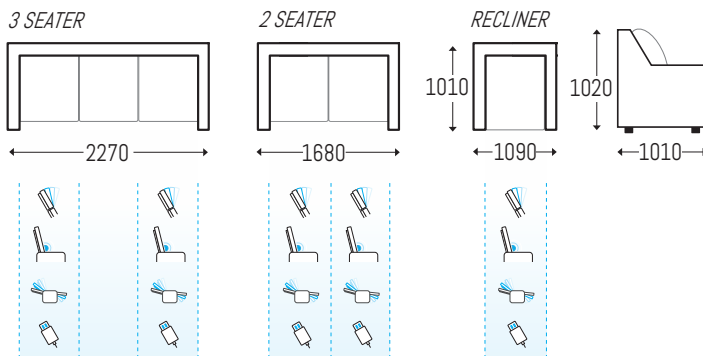

POWER HEADREST

POWER LUMBAR

POWER RECLINE

USB CHARGER

OPTIONS AND MEASUREMENTS

Recliner	1090L x 1010D x 1020H
2 Seater	1680L x 1010D x 1020H
3 Seater	2270L x 1010D x 1020H

SCAN TO LEARN MORE
ABOUT SMART COMFORT

WWW.SMARTCOMFORT.COM.AU

Power Lumbar
moves the whole
lower seat back.

Multifunction
hand controller.

AVAILABLE IN CAT30 LEATHER

CHARCOAL

FEATURES & BENEFITS

- Power Headrest, Power Lumbar and Power Recline to help you find the perfect seating position.
- Unique Power Lumbar mechanism moves the entire back lumbar section forward for superior comfort and support.
- Covered in luxurious Category 30 leather.
- USB Charger on hand controllers.
- Latitude Range.