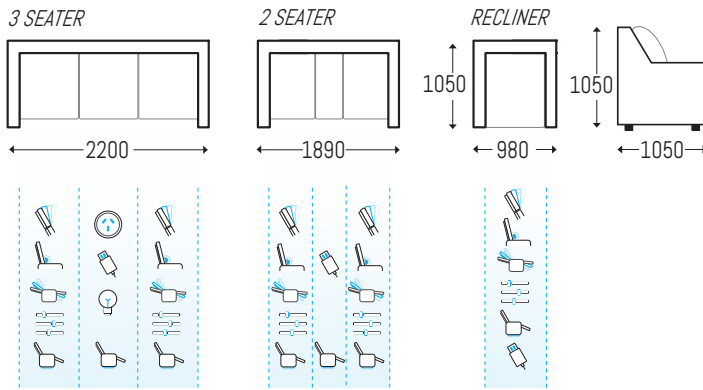

SCAN TO LEARN MORE ABOUT SMART COMFORT

WWW.SMARTCOMFORT.COM.AU

OPTIONS AND MEASUREMENTS

Recliner	980L x 1050D x 1050H
2 Seater	1890L x 1050D x 1050H
3 Seater	2200L x 1050D x 1050H

LED lit Cup Holder Charge Station with USB & 240V on 3 Seater Convenient LED Reading Lights on 3 Seater

AVAILABLE IN VERITAS FABRIC

LIGHT GREY MID GREY DARK GRAPHITE

AVAILABLE IN GENESIS LEATHER

BLACK

FEATURES & BENEFITS

- Use your smart phone to connect and control this lounge suite via the revolutionary Smart Comfort App.
- Australian Registered Design.
- Clever hidden storage is located in the armrests.
- Tray table on 2 Seater.
- USB charger in recliner arm and 2 Seat console.
- Power Recline, Power Headrest and Power Lumbar combine to provide the perfect seating position.
- Personalise base and cup holder light colours from a rainbow of options on the Smart Comfort App.
- The middle seat on the 3 Seater drops down to reveal reading lights, a table with cup holders and a charge station with USB and power sockets.
- Element Range.